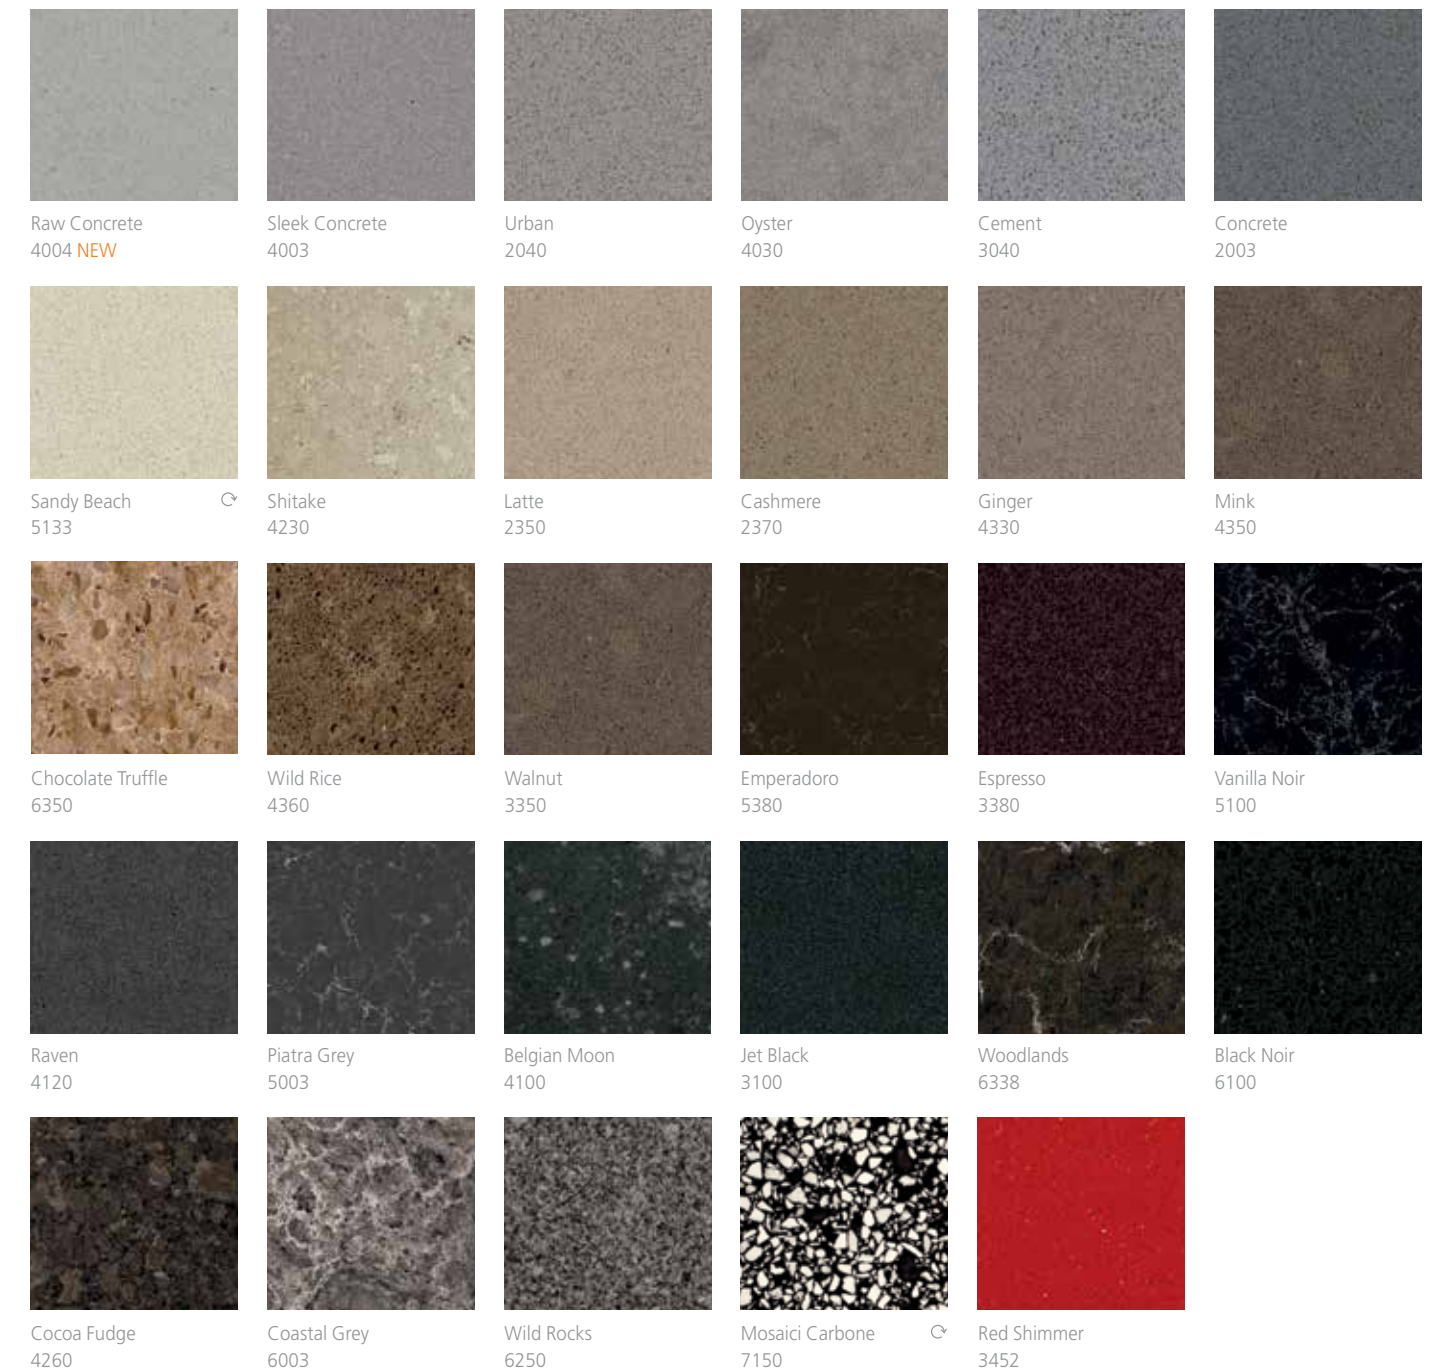

4001 Fresh Concrete

4004 Raw Concrete

Our new 2015 colours - the Concrete series

Caesarstone has taken on the new raw trend of industrial design and pushed it further with the innovative Concrete Series.

Raw Concrete 4004

Raw Concrete is a rougher version of the refined and delicate sleek concrete. Our designers have developed a colour that captures the spirit of the latest coarse concrete trend and fused it with Caesarstone's quality, durability and easy care and maintenance. A surface that makes a genuine design statement and will define the tone of any space.

Opposite: 4004 Raw Concrete

5130 Cosmopolitan White

5134 Urban Safari

5133 Symphony Grey

5212 Taj Royale

Our new 2015 colours - the Supernatural series

Supernatural combines the spirit of nature with the higher performance of Caesarstone. So many have been inspired by nature but none have captured its true essence quite like the designs in Caesarstone's Supernatural Series. A range that mirrors the complexity, emotion and uniqueness of natural stone while delivering superior quality and durability. Visually stunning, all the designs in the Supernatural Series have incredible depth, astonishing clarity and capture the essence of nature for your interiors.

Opposite: 5100 Vanilla Noir

The Classic Collection

The Timeless Colour Collection

This classic, multi-colour collection ranges from salt-and-pepper motifs to vivid colour blends, ideal for a variety of residential and commercial applications. Classic colours are available in three different finishes: polished, honed (matte or non-glossy) and viento (textured).