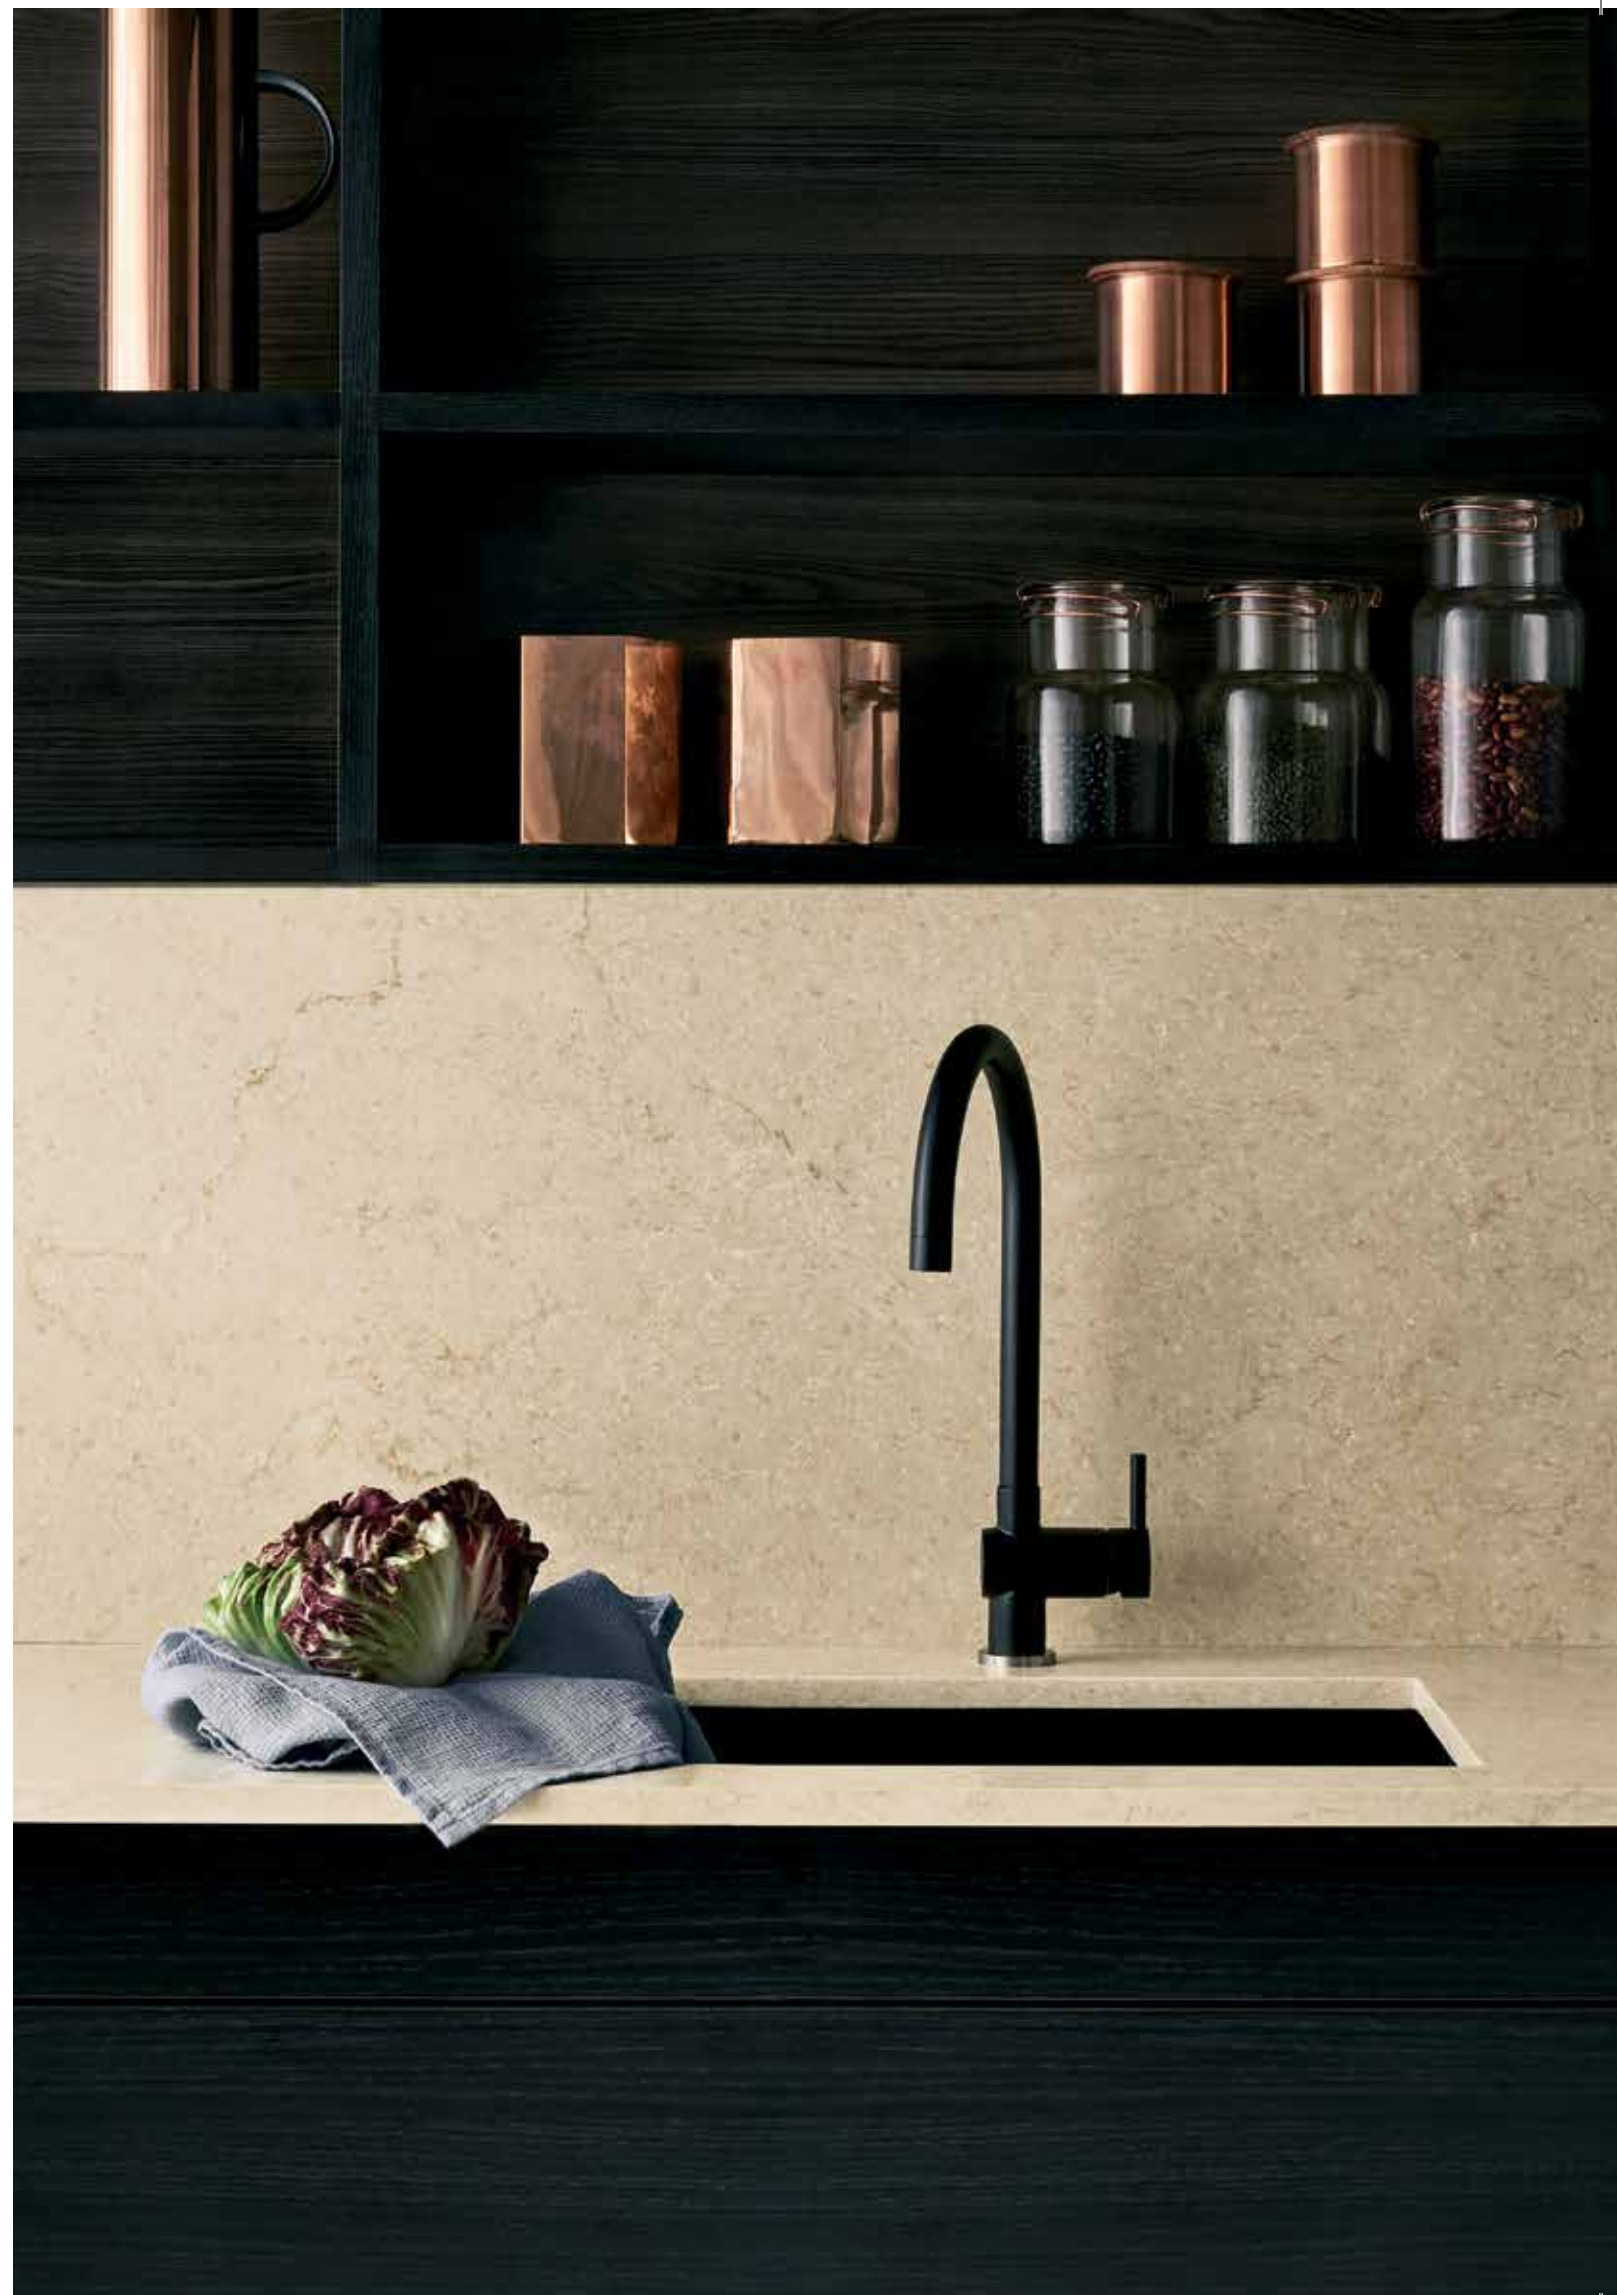

Our new 2015 colours - the Supernatural series

Supernatural combines the spirit of nature with the higher performance of Caesarstone. So many have been inspired by nature but none have captured its true essence quite like the designs in Caesarstone's Supernatural Series. A range that mirrors the complexity, emotion and uniqueness of natural stone while delivering superior quality and durability. Visually stunning, all the designs in the Supernatural Series have incredible depth, astonishing clarity and capture the essence of nature for your interiors.

Opposite: 5212 Taj Royale