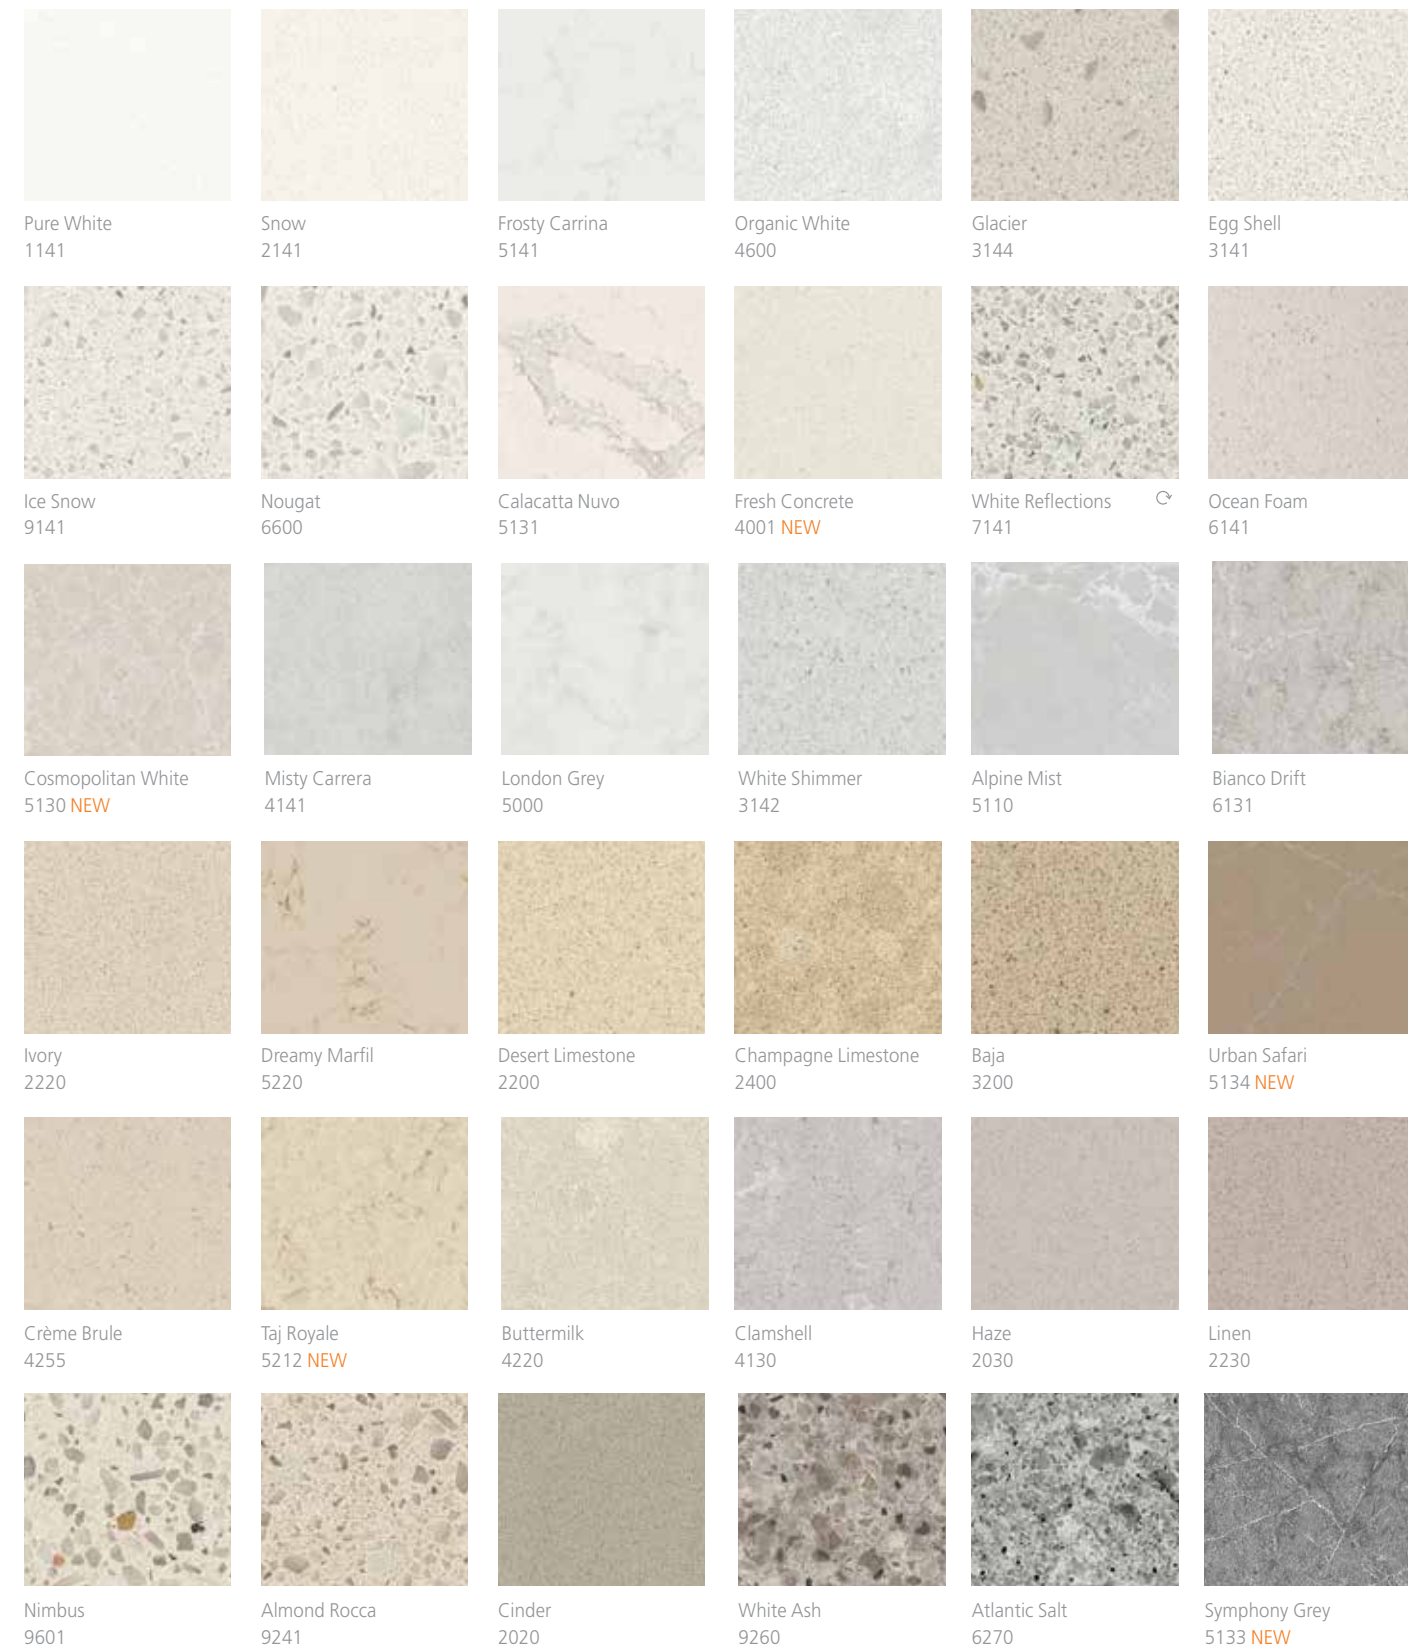

4001 Fresh Concrete

4004 Raw Concrete

Our new 2015 colours - the Concrete series

Caesarstone has taken on the new raw trend of industrial design and pushed it further with the innovative Concrete Series.

Raw Concrete 4004

Raw Concrete is a rougher version of the refined and delicate sleek concrete. Our designers have developed a colour that captures the spirit of the latest coarse concrete trend and fused it with Caesarstone's quality, durability and easy care and maintenance. A surface that makes a genuine design statement and will define the tone of any space.

Opposite: 4004 Raw Concrete

5130 Cosmopolitan White

5134 Urban Safari

5133 Symphony Grey

5212 Taj Royale

Our new 2015 colours - the Supernatural series

Supernatural combines the spirit of nature with the higher performance of Caesarstone. So many have been inspired by nature but none have captured its true essence quite like the designs in Caesarstone's Supernatural Series. A range that mirrors the complexity, emotion and uniqueness of natural stone while delivering superior quality and durability. Visually stunning, all the designs in the Supernatural Series have incredible depth, astonishing clarity and capture the essence of nature for your interiors.

Opposite: 5100 Vanilla Noir

The Classic Collection

The Timeless Colour Collection

This classic, multi-colour collection ranges from salt-and-pepper motifs to vivid colour blends, ideal for a variety of residential and commercial applications. Classic colours are available in three different finishes: polished, honed (matte or non-glossy) and viento (textured).