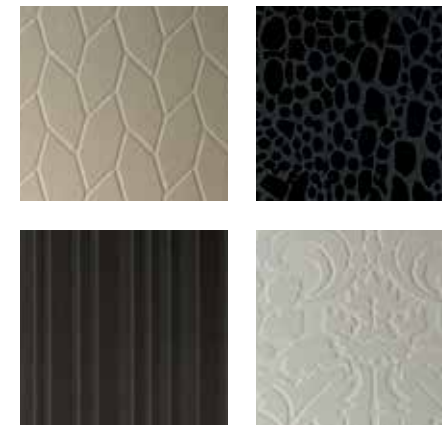

Caesarstone Collections

Caesarstone features a vast range of different designs organised into three collections to match the latest trends and styles. Our range is constantly evolving and developing, integrating cutting-edge technology with exceptional quality to deliver the latest designs, ensuring you'll find your perfect surface. All of our surfaces come in standard slab dimensions of 305 cm x 144 cm and in thickness of 13, 20 or 30 mm with the widest range of edge profiles, shapes, patterns and textures.

Motivo

The Patterned Textured Collection

The Motivo Collection offers tangibly textured surfaces with various design patterns. This collection is based on a patented manufacturing process, combining two distinct types of finishes to create an embossed 3D effect that adds astonishing texture and a genuine statement to your chosen design.